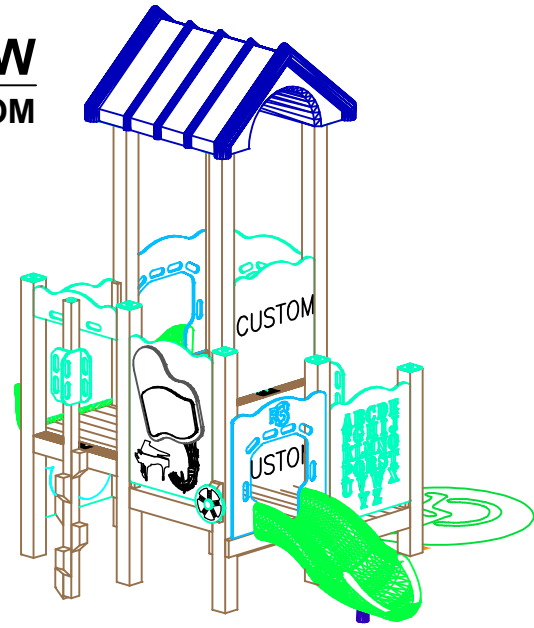

REAR VIEW
SCALE: CUSTOM

TOP VIEW
SCALE: CUSTOM

FRONT VIEW
SCALE: CUSTOM

PLAYGROUND SUPERVISION IS REQUIRED.

THIS DESIGN IS THE PROPERTY OF SUPERIOR RECREATIONAL PRODUCTS AND MAY NOT BE REPRODUCED OR USED IN ANY MANNER WITHOUT THE EXPRESSED WRITTEN CONSENT OF SUPERIOR RECREATIONAL PRODUCTS.