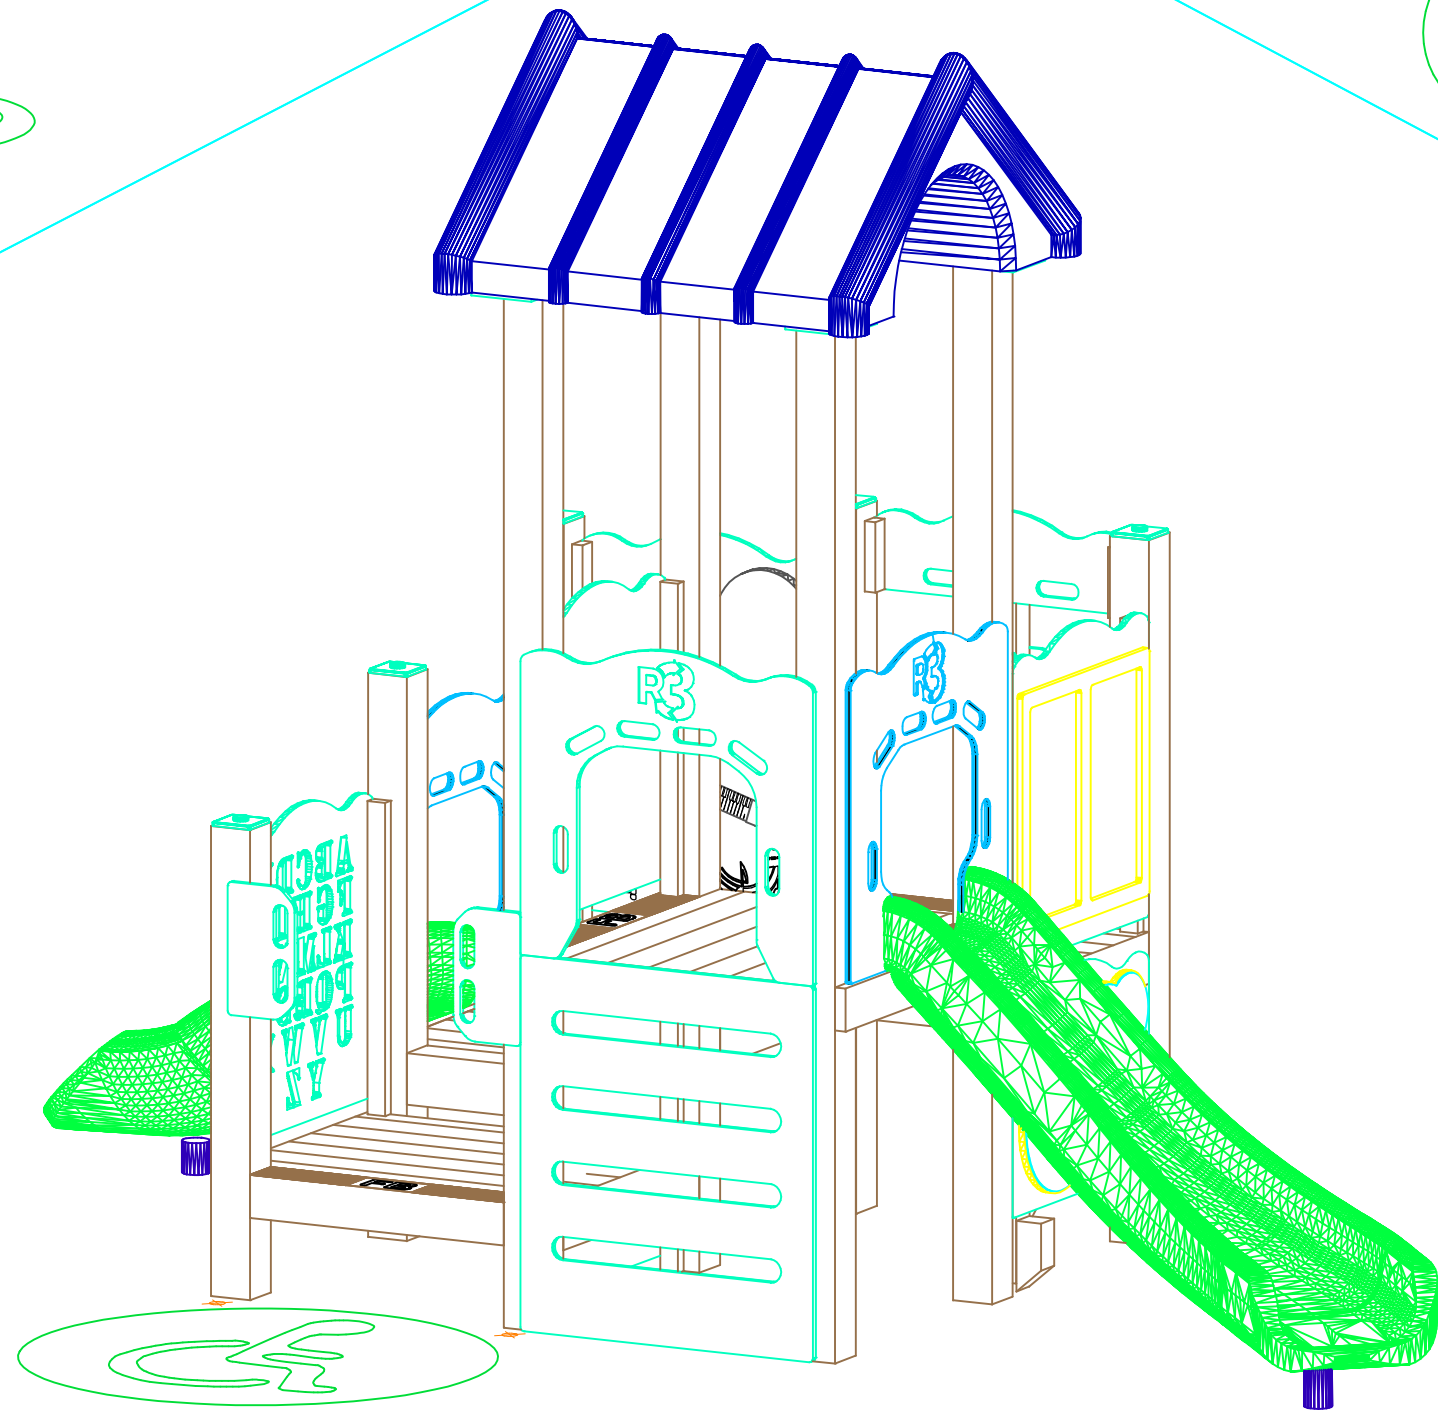

REAR VIEW
SCALE: CUSTOM

TOP VIEW
SCALE: CUSTOM

FRONT VIEW
SCALE: CUSTOM

PLAYGROUND SUPERVISION IS REQUIRED.

THIS DESIGN IS THE PROPERTY OF SUPERIOR RECREATIONAL PRODUCTS AND MAY NOT BE REPRODUCED OR USED IN ANY MANNER WITHOUT THE EXPRESSED WRITTEN CONSENT OF SUPERIOR RECREATIONAL PRODUCTS.