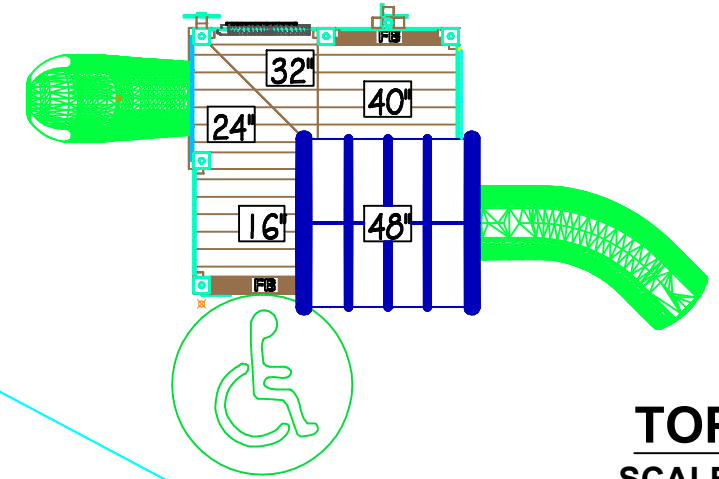

REAR VIEW
SCALE: CUSTOM

TOP VIEW
SCALE: CUSTOM

FRONT VIEW
SCALE: CUSTOM

PLAYGROUND SUPERVISION IS REQUIRED.

THIS DESIGN IS THE PROPERTY OF SUPERIOR RECREATIONAL PRODUCTS AND MAY NOT BE REPRODUCED OR USED IN ANY MANNER WITHOUT THE EXPRESSED WRITTEN CONSENT OF SUPERIOR RECREATIONAL PRODUCTS.