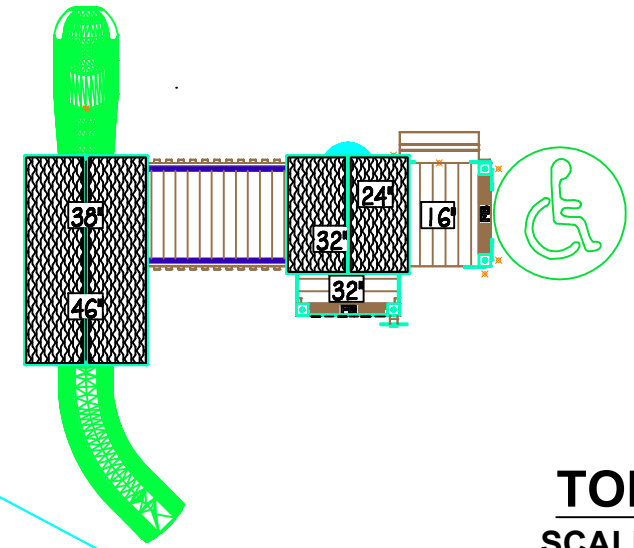

REAR VIEW
SCALE: CUSTOM

TOP VIEW
SCALE: CUSTOM

FRONT VIEW
SCALE: CUSTOM

PLAYGROUND SUPERVISION IS REQUIRED.

THIS DESIGN IS THE PROPERTY OF SUPERIOR RECREATIONAL PRODUCTS AND MAY NOT BE REPRODUCED OR USED IN ANY MANNER WITHOUT THE EXPRESSED WRITTEN CONSENT OF SUPERIOR RECREATIONAL PRODUCTS.

REFERENCE NUMBER
GFP-30012
RECYCLED STRUCTURE DESIGN

DATE
3-7-20

DRAWN/SAVED BY
WSB / WILLOW.BRANSCUM

SCALE
1/4" = 1'-0"

SHEET
3 OF 3

PAGE
3D_VIEW