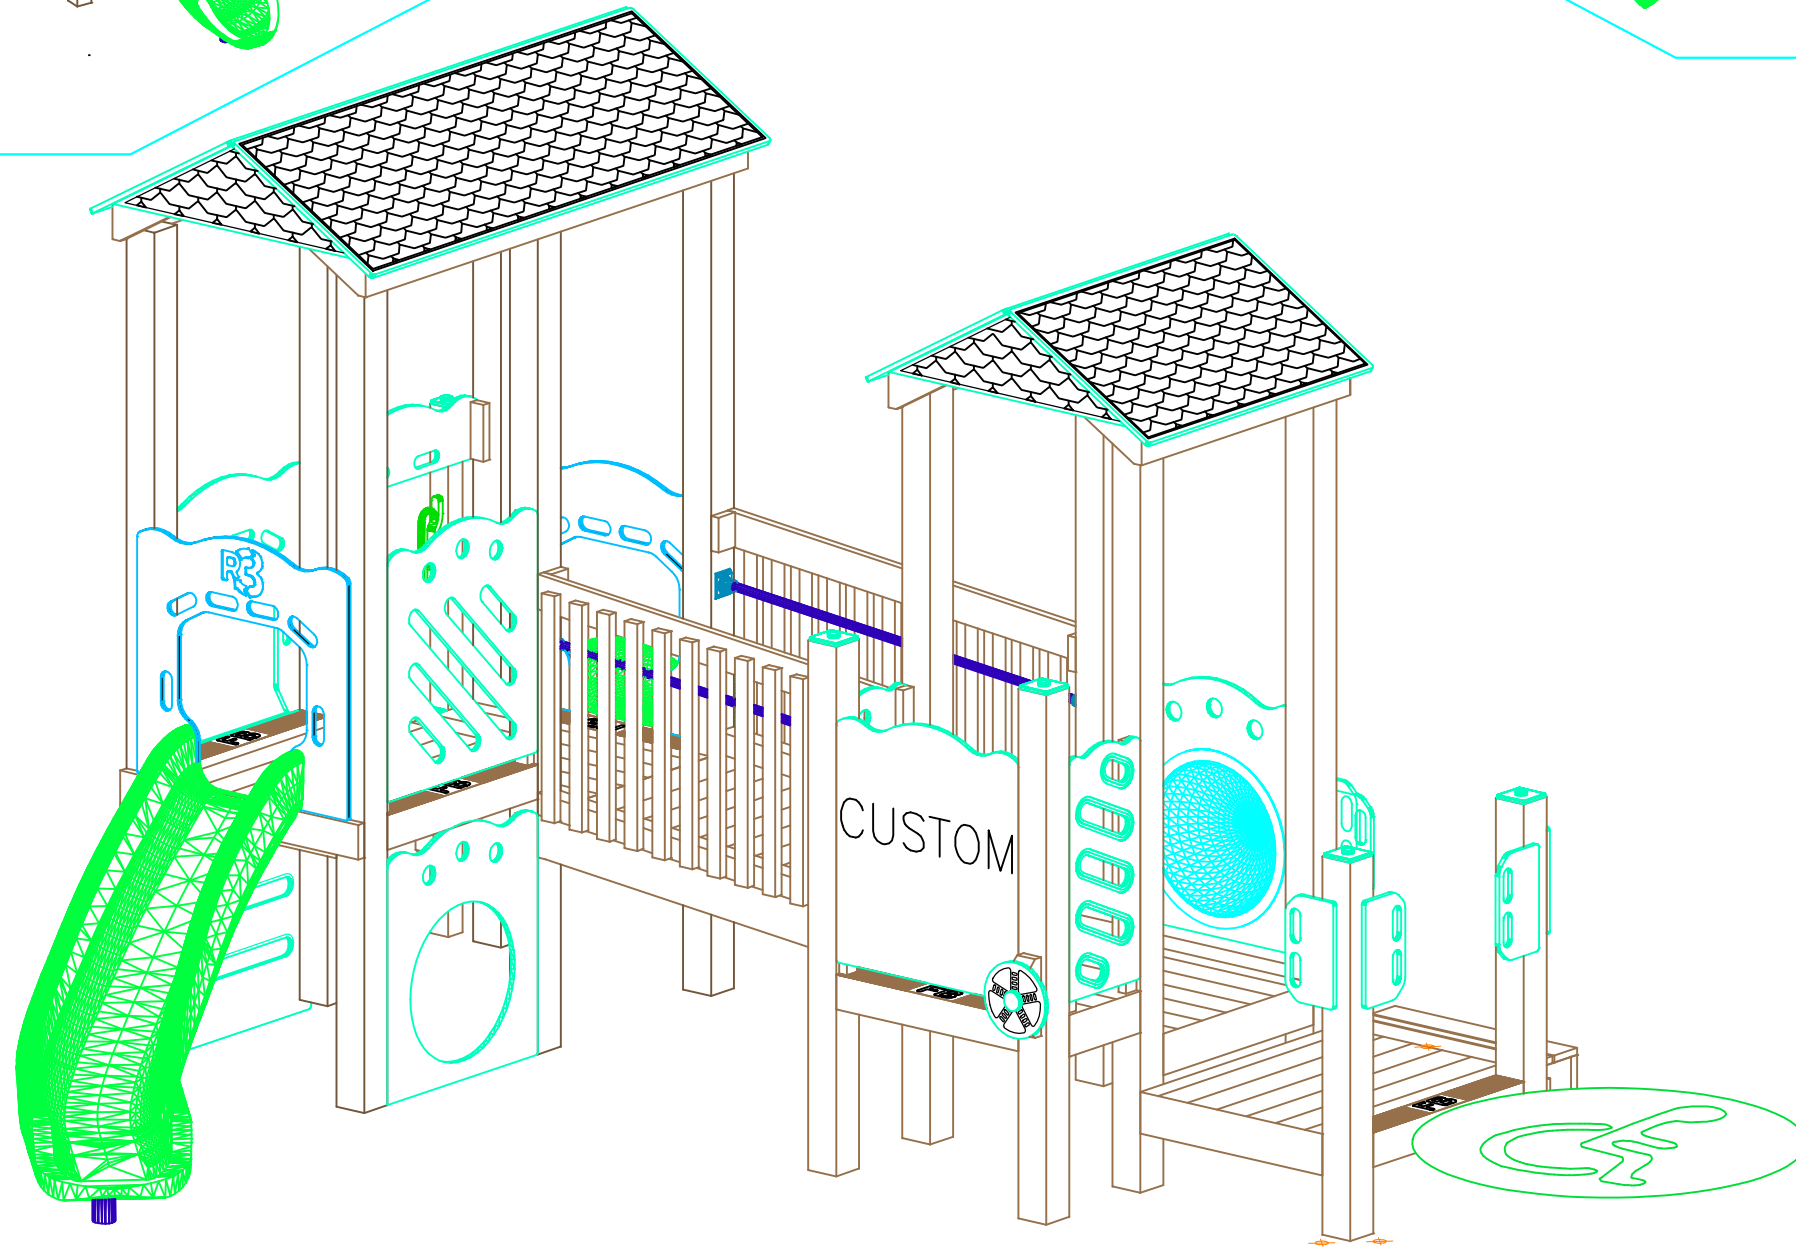

REAR VIEW
SCALE: CUSTOM

TOP VIEW
SCALE: CUSTOM

FRONT VIEW
SCALE: CUSTOM

PLAYGROUND SUPERVISION IS REQUIRED.

THIS DESIGN IS THE PROPERTY OF SUPERIOR RECREATIONAL PRODUCTS AND MAY NOT BE REPRODUCED OR USED IN ANY MANNER WITHOUT THE EXPRESSED WRITTEN CONSENT OF SUPERIOR RECREATIONAL PRODUCTS.

REFERENCE NUMBER
GFP-30012
RECYCLED STRUCTURE DESIGN

DATE
3-7-20

DRAWN/SAVED BY
WSB / WILLOW.BRANSCUM

SCALE
1/4" = 1'-0"

SHEET
3 OF 3

PAGE
3D_VIEW