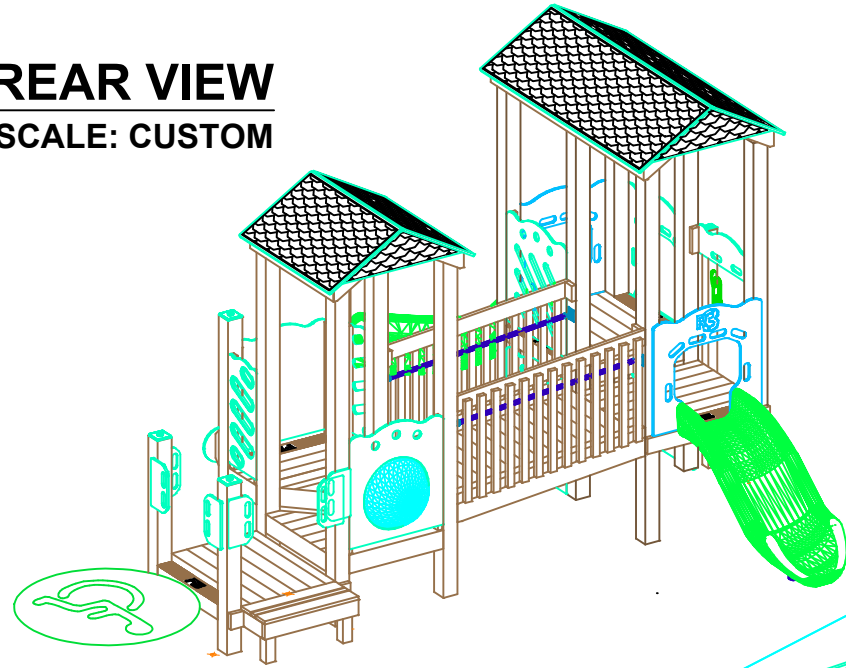

REAR VIEW
SCALE: CUSTOM

TOP VIEW
SCALE: CUSTOM

FRONT VIEW
SCALE: CUSTOM

PLAYGROUND SUPERVISION IS REQUIRED.

THIS DESIGN IS THE PROPERTY OF SUPERIOR RECREATIONAL PRODUCTS AND MAY NOT BE REPRODUCED OR USED IN ANY MANNER WITHOUT THE EXPRESSED WRITTEN CONSENT OF SUPERIOR RECREATIONAL PRODUCTS.

REFERENCE NUMBER
GFP-30012
RECYCLED STRUCTURE DESIGN

DATE
3-7-20

DRAWN/SAVED BY
WSB / WILLOW.BRANSCUM

SCALE
1/4" = 1'-0"

SHEET
3 OF 3

PAGE
3D_VIEW