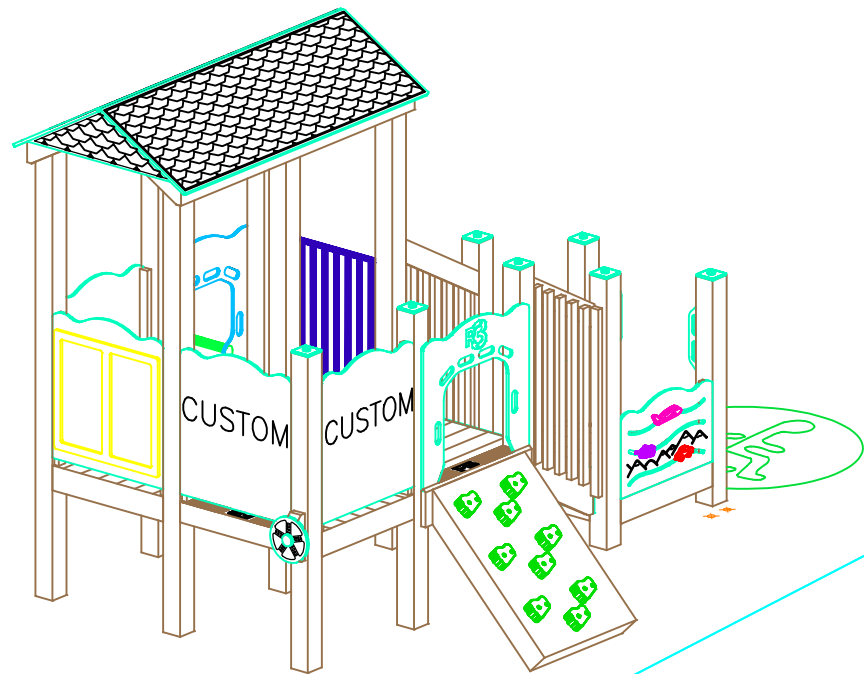

REAR VIEW
SCALE: CUSTOM

TOP VIEW
SCALE: CUSTOM

FRONT VIEW
SCALE: CUSTOM

PLAYGROUND SUPERVISION IS REQUIRED.

THIS DESIGN IS THE PROPERTY OF SUPERIOR RECREATIONAL PRODUCTS AND MAY NOT BE REPRODUCED OR USED IN ANY MANNER WITHOUT THE EXPRESSED WRITTEN CONSENT OF SUPERIOR RECREATIONAL PRODUCTS.