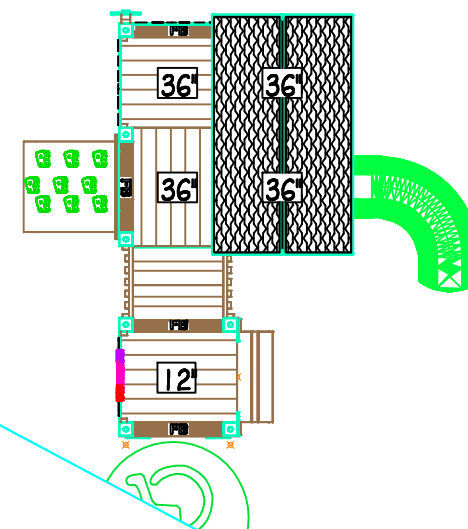

REAR VIEW
SCALE: CUSTOM

TOP VIEW
SCALE: CUSTOM

FRONT VIEW
SCALE: CUSTOM

PLAYGROUND SUPERVISION IS REQUIRED.

THIS DESIGN IS THE PROPERTY OF SUPERIOR RECREATIONAL PRODUCTS AND MAY NOT BE REPRODUCED OR USED IN ANY MANNER WITHOUT THE EXPRESSED WRITTEN CONSENT OF SUPERIOR RECREATIONAL PRODUCTS.