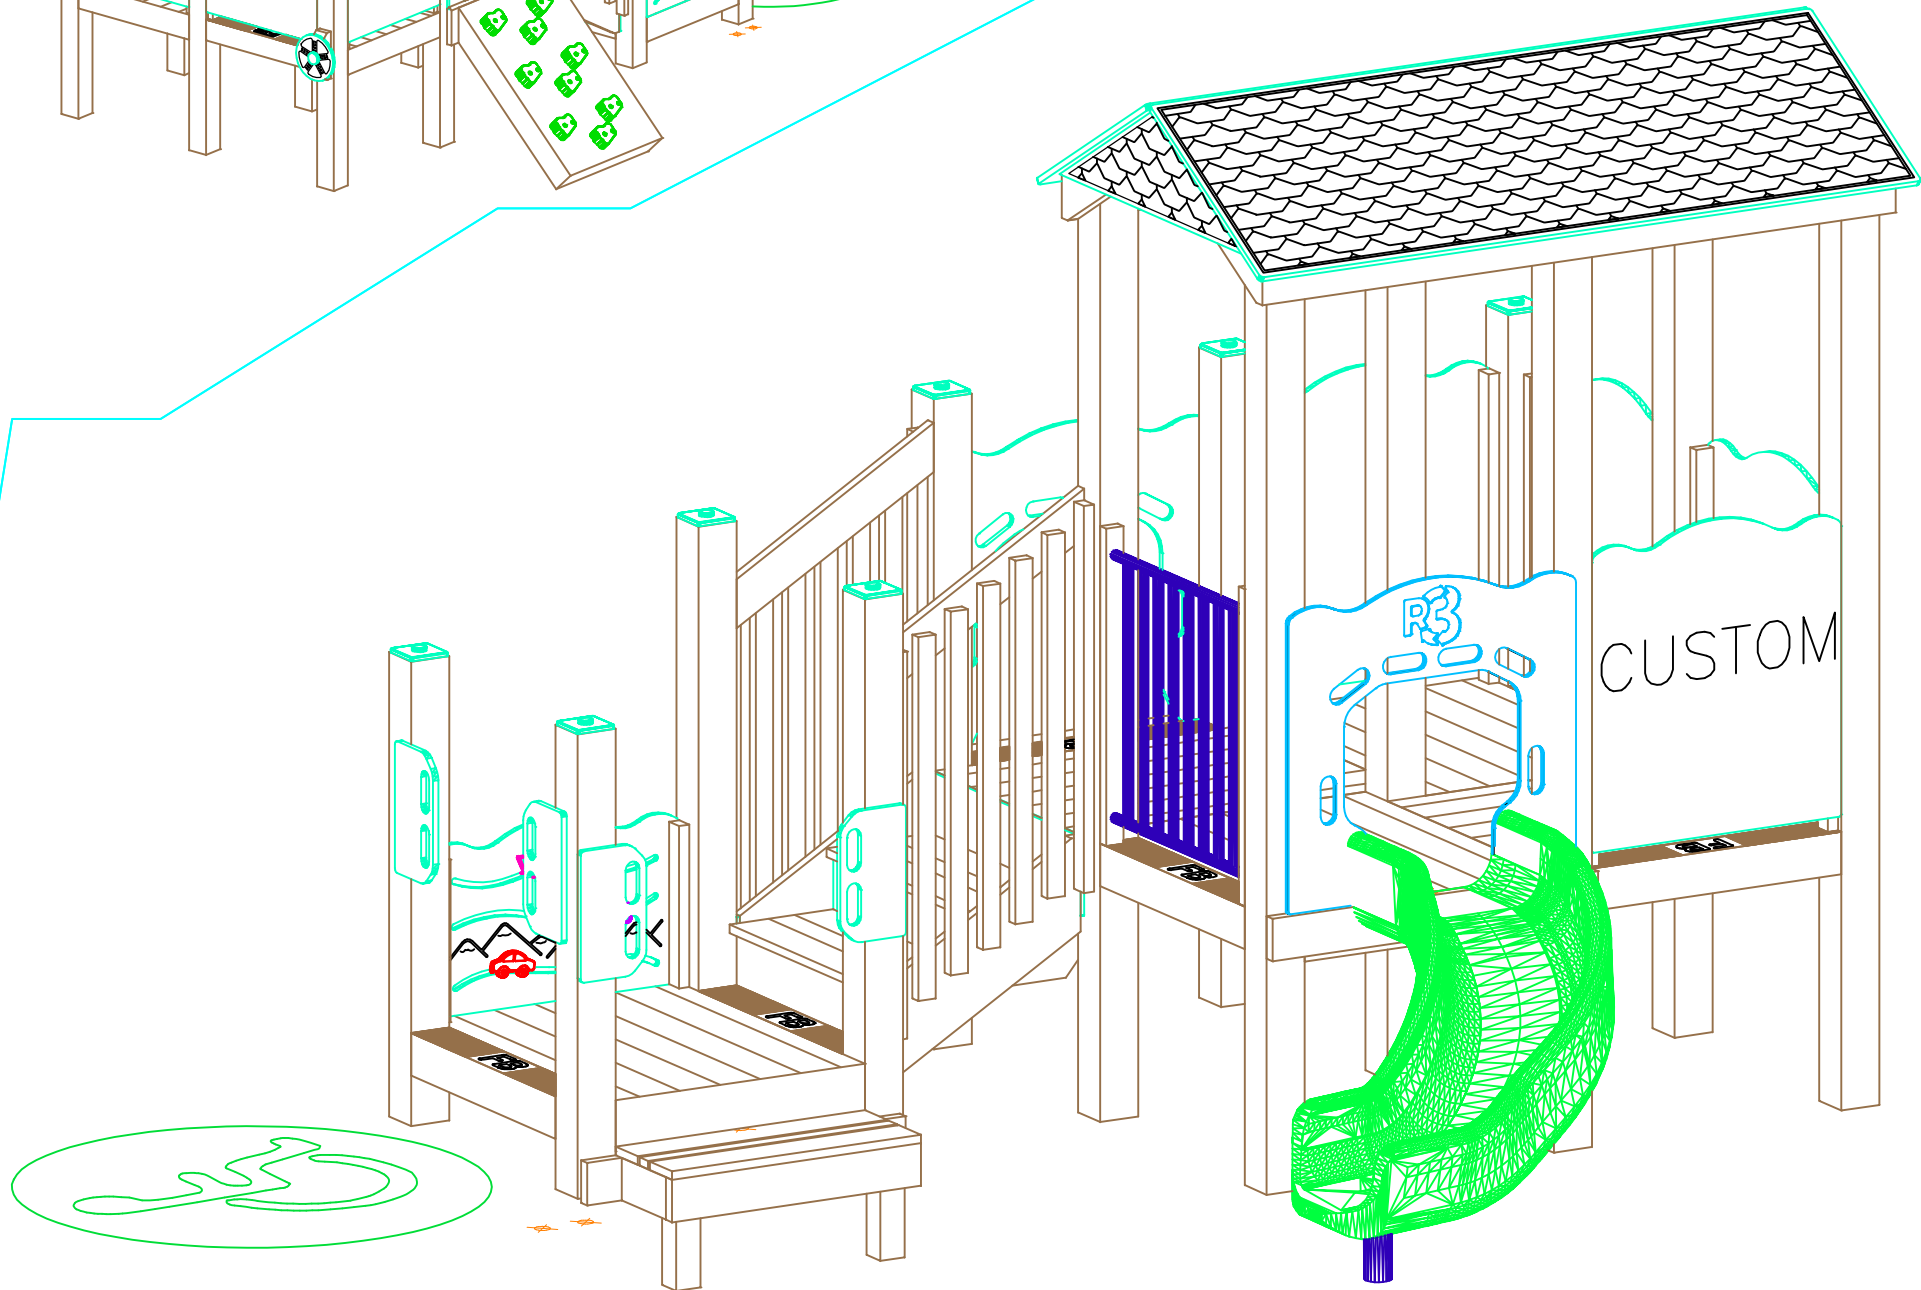

REAR VIEW
SCALE: CUSTOM

TOP VIEW
SCALE: CUSTOM

FRONT VIEW
SCALE: CUSTOM

PLAYGROUND SUPERVISION IS REQUIRED.

THIS DESIGN IS THE PROPERTY OF SUPERIOR RECREATIONAL PRODUCTS AND MAY NOT BE REPRODUCED OR USED IN ANY MANNER WITHOUT THE EXPRESSED WRITTEN CONSENT OF SUPERIOR RECREATIONAL PRODUCTS.