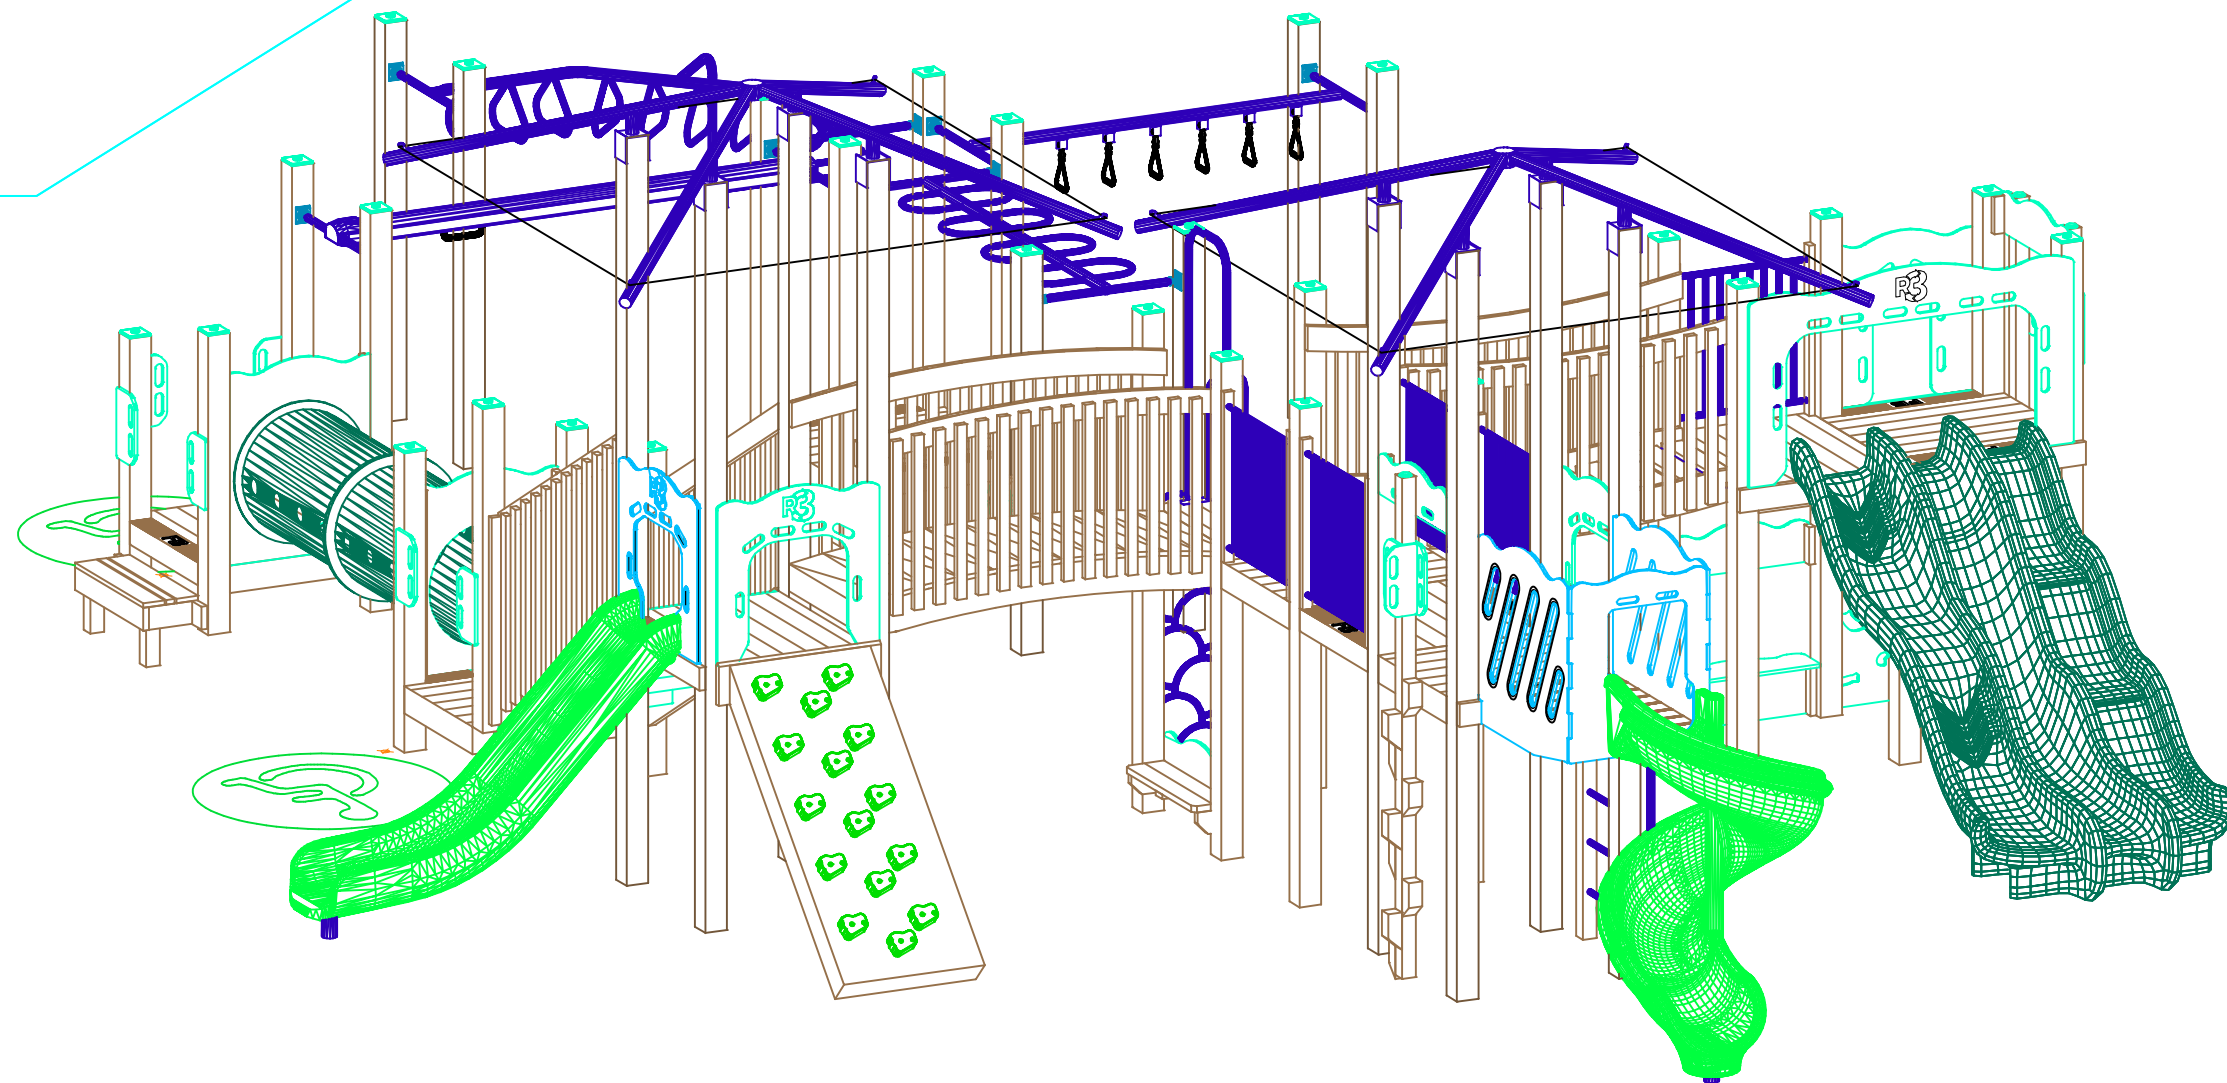

REAR VIEW
SCALE: CUSTOM

TOP VIEW
SCALE: CUSTOM

FRONT VIEW
SCALE: CUSTOM

PLAYGROUND SUPERVISION IS REQUIRED.

THIS DESIGN IS THE PROPERTY OF SUPERIOR RECREATIONAL PRODUCTS AND MAY NOT BE REPRODUCED OR USED IN ANY MANNER WITHOUT THE EXPRESSED WRITTEN CONSENT OF SUPERIOR RECREATIONAL PRODUCTS.

REFERENCE NUMBER
GFP-30004
RECYCLED STRUCTURE DESIGN

DATE
3-4-20

DRAWN/SAVED BY
WSB / WILLOW.BRANSCUM

SCALE
1/8" = 1'-0"

SHEET
3 OF 3

PAGE
3D_VIEW