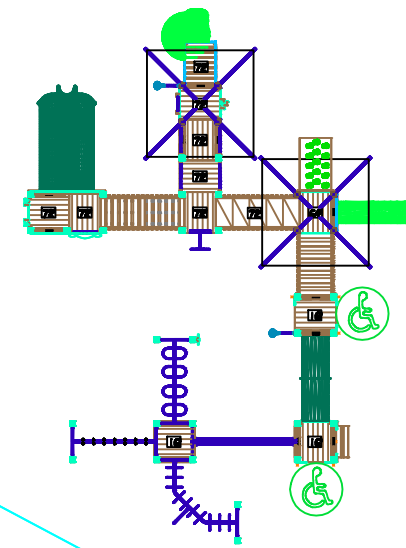

REAR VIEW
SCALE: CUSTOM

TOP VIEW
SCALE: CUSTOM

FRONT VIEW
SCALE: CUSTOM

PLAYGROUND SUPERVISION IS REQUIRED.

THIS DESIGN IS THE PROPERTY OF SUPERIOR RECREATIONAL PRODUCTS AND MAY NOT BE REPRODUCED OR USED IN ANY MANNER WITHOUT THE EXPRESSED WRITTEN CONSENT OF SUPERIOR RECREATIONAL PRODUCTS.

REFERENCE NUMBER
GFP-30004
RECYCLED STRUCTURE DESIGN

DATE
3-4-20

DRAWN/SAVED BY
WSB / WILLOW.BRANSCUM

SCALE
1/8" = 1'-0"

SHEET
3 OF 3

PAGE
3D_VIEW