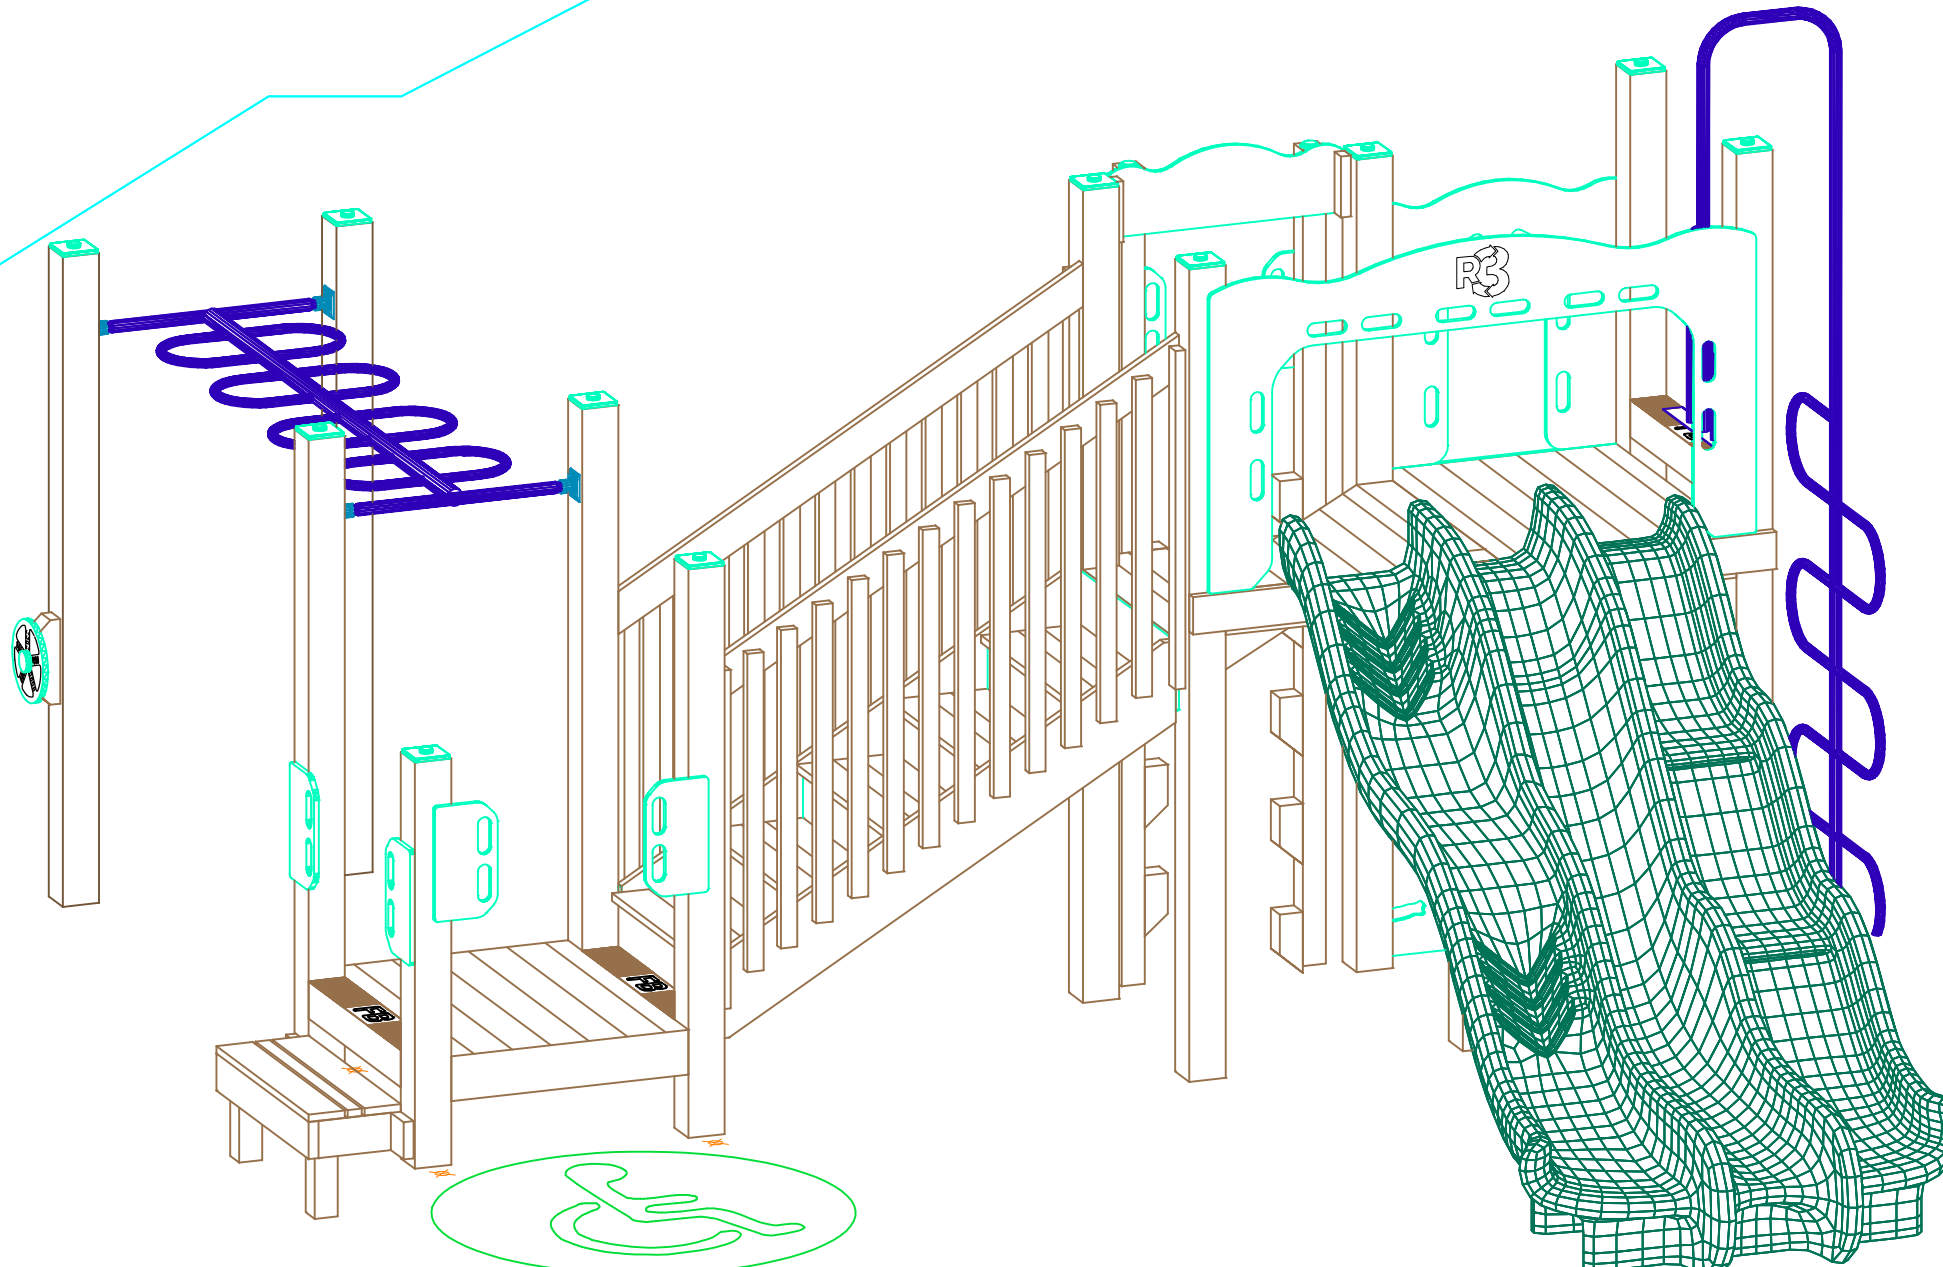

**REAR VIEW**  
SCALE: CUSTOM

**TOP VIEW**  
SCALE: CUSTOM

**FRONT VIEW**  
SCALE: CUSTOM

PLAYGROUND SUPERVISION IS REQUIRED.

THIS DESIGN IS THE PROPERTY OF SUPERIOR RECREATIONAL PRODUCTS AND MAY NOT BE REPRODUCED OR USED IN ANY MANNER WITHOUT THE EXPRESSED WRITTEN CONSENT OF SUPERIOR RECREATIONAL PRODUCTS.

REFERENCE NUMBER	DATE	DRAWN/SAVED BY	SCALE	SHEET	PAGE
GFP-30001 RECYCLED STRUCTURE DESIGN	3-2-2020	WSB / WILLOW.BRANSCUM	1/4" = 1'-0"	3 OF 3	3D_VIEW