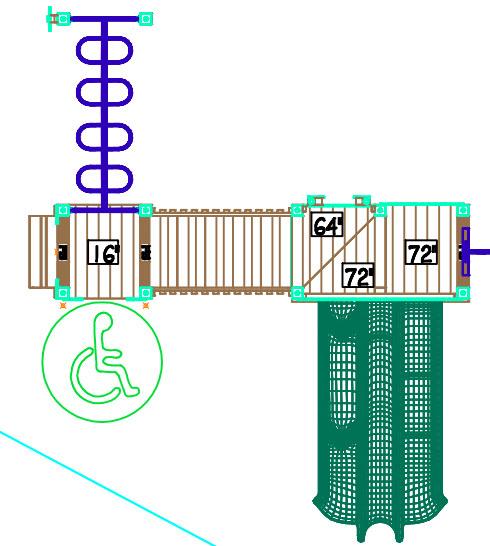

**REAR VIEW**  
SCALE: CUSTOM

**TOP VIEW**  
SCALE: CUSTOM

**FRONT VIEW**  
SCALE: CUSTOM

PLAYGROUND SUPERVISION IS REQUIRED.

THIS DESIGN IS THE PROPERTY OF SUPERIOR RECREATIONAL PRODUCTS AND MAY NOT BE REPRODUCED OR USED IN ANY MANNER WITHOUT THE EXPRESSED WRITTEN CONSENT OF SUPERIOR RECREATIONAL PRODUCTS.

REFERENCE NUMBER	DATE	DRAWN/SAVED BY	SCALE	SHEET	PAGE
GFP-30001 RECYCLED STRUCTURE DESIGN	3-2-2020	WSB / WILLOW.BRANSCUM	1/4" = 1'-0"	3 OF 3	3D_VIEW