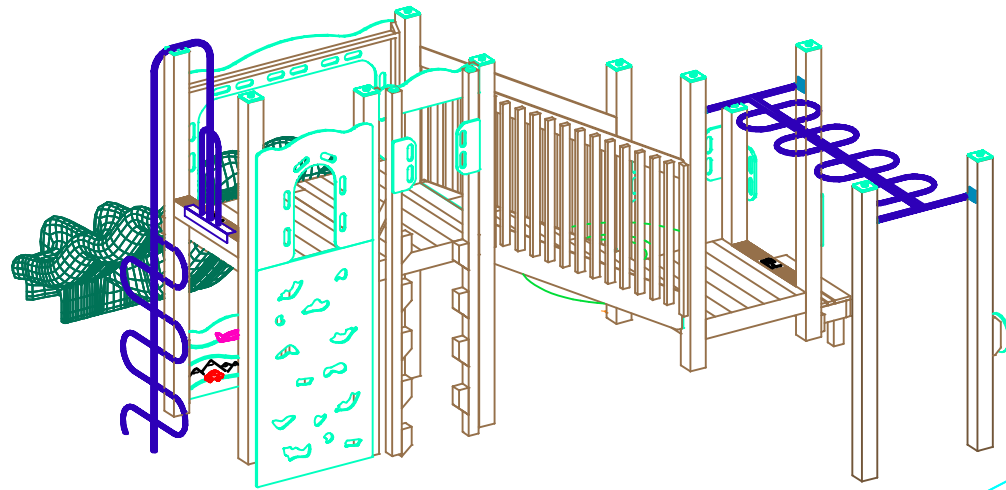

**REAR VIEW**  
SCALE: CUSTOM

**TOP VIEW**  
SCALE: CUSTOM

**FRONT VIEW**  
SCALE: CUSTOM

PLAYGROUND SUPERVISION IS REQUIRED.

THIS DESIGN IS THE PROPERTY OF SUPERIOR RECREATIONAL PRODUCTS AND MAY NOT BE REPRODUCED OR USED IN ANY MANNER WITHOUT THE EXPRESSED WRITTEN CONSENT OF SUPERIOR RECREATIONAL PRODUCTS.

REFERENCE NUMBER	DATE	DRAWN/SAVED BY	SCALE	SHEET	PAGE
GFP-30001 RECYCLED STRUCTURE DESIGN	3-2-2020	WSB / WILLOW.BRANSCUM	1/4" = 1'-0"	3 OF 3	3D_VIEW